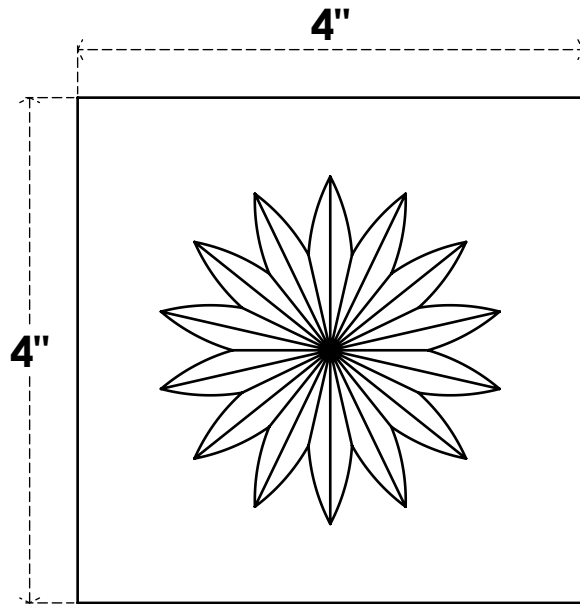

# ROSP040X040X075SDG09

4"W X 4"H X 3/4"P STANDARD SEDGWICK FLOWER ROSETTE WITH SQUARE EDGE,  
ARCHITECTURAL GRADE PVC

**FRONT**

**SIDE**

EKENA MILLWORK  
2300 WEST MAIN ST.  
CLARKSVILLE, TX 75426  
TOLL FREE: 866-607-0453  
WWW.EKENAMILLWORK.COM