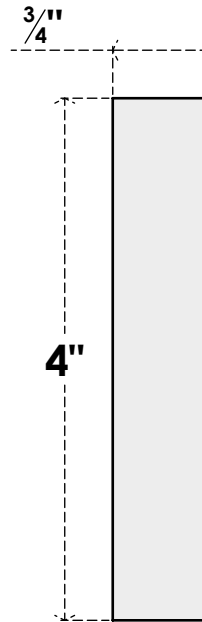

# ROSP040X040X075SDG09

4"W X 4"H X 3/4"P STANDARD SEDGWICK FLOWER ROSETTE WITH SQUARE EDGE,  
ARCHITECTURAL GRADE PVC

**FRONT**

**SIDE**

EKENA MILLWORK  
2300 WEST MAIN ST.  
CLARKSVILLE, TX 75426  
TOLL FREE: 866-607-0453  
WWW.EKENAMILLWORK.COM

#### NOTES

1. INSTALLATION TO BE COMPLETED IN ACCORDANCE WITH MANUFACTURER'S SPECIFICATIONS.
2. DRAWING MAY NOT BE TO SCALE
3. THIS DRAWING IS INTENDED FOR DESIGN AND PLANNING PURPOSES ONLY.
4. ALL INFORMATION CONTAINED HEREIN WAS CURRENT AT THE TIME OF DEVELOPMENT BUT MUST BE REVIEWED AND APPROVED BY THE PRODUCT MANUFACTURER TO BE CONSIDERED ACCURATE.
5. ARCHITECTURAL GRADE PVC PRODUCTS ARE MADE FROM EXPANDED CELLULAR PVC AND COME NATURALLY WHITE BUT MAY BE PAINTED